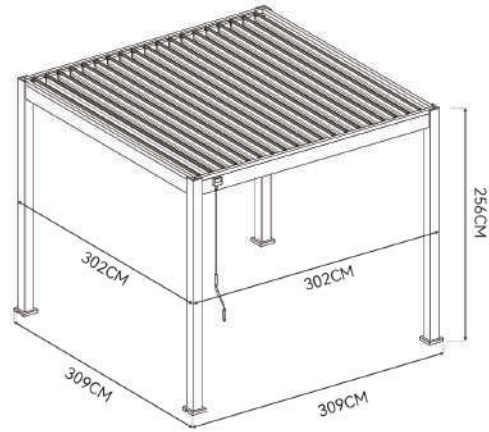

**OUTER DIMENSION  
-3X3-116**

**INNER DIMENSION**

**MEASURE DIMENSIONS SHOWN AS THE DIAGRAM BELOW**

Please make sure your pergola comply with dimensions below, and check all accessories before installation.

**POST PLATE DIMENSION**

**OTHER COMPONENTS DIMENSION**

- POST -

- LOUVER -

- BEAM -