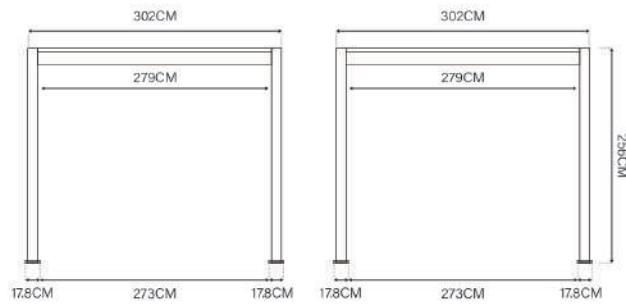

**OUTER DIMENSION  
-3X3-116**

**INNER DIMENSION**

**MEASURE DIMENSIONS SHOWN AS THE DIAGRAM BELOW**

Please make sure your pergola comply with dimensions below, and check all accessories before installation.

**POST PLATE DIMENSION**

**OTHER COMPONENTS DIMENSION**

- POST -

- LOUVER -

- BEAM -